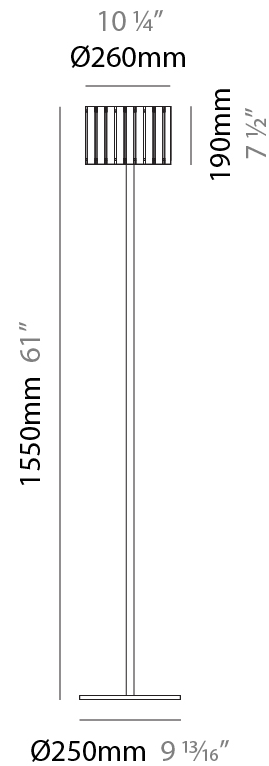

PROJECT	
TYPE	
SPECIFIER	
QUANTITY	
DATE	

LUZ OCULTA WOOD PORTABLE

D54032- -
base number   Finish Options   Finish Options

1. To build a product code in our configurator select the specify button on the base model # product page
2. To build a manual product code on this datasheet choose from the options listed below in blue font and add the suffix to the base model #

GENERAL

Series: Luz Oculta
Subseries: Luz Oculta Wood
Partner: Fambuena
Division: Design
Installation: Portable
Product Type: Floor
Mounting Location: Floor
Light Distribution: Direct / Indirect

PHYSICAL

Shape: Cylinder
Diameter (mm): 260
Diameter (in): 10 ¼
Height (mm): 1550
Height (in): 61
Fixture Finish: [DOW / NAT](#)
Holder Finish: BRA / BRZ
Fixture Material: Metal / Wood
Primary Material: Wood
Upon Request: Bolt Down

ELECTRICAL

Number of Lamps: 1
Lamp Type: LED Retrofit
Lamp Shape: B10
Bulb Included: Bulb Not Included
Max. Wattage Per Lamp (W): 4
Lamp Base: E12
Input Voltage (V): 120

LED

OPTICAL

RATINGS AND CERTIFICATIONS

Certified By: Certified for North American Standards
IP rating: IP20