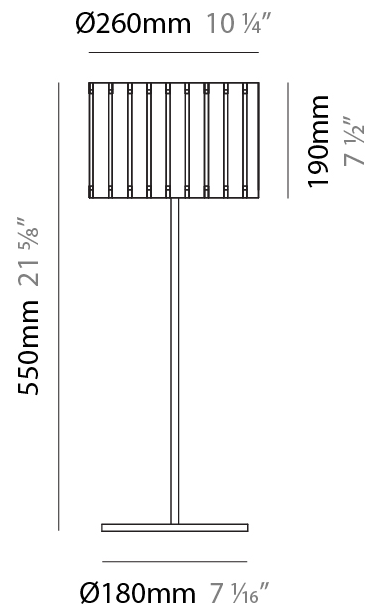

PROJECT
TYPE
SPECIFIER
QUANTITY
DATE

LUZ OCULTA WOOD PORTABLE

D54038-

base number	Finish Options	Finish Options

1. To build a product code in our configurator select the specify button on the base model # product page
2. To build a manual product code on this datasheet choose from the options listed below in blue font and add the suffix to the base model #

GENERAL

Series: Luz Oculta
Subseries: Luz Oculta Wood
Partner: Fambuena
Division: Design
Installation: Portable
Product Type: Table
Mounting Location: Table
Light Distribution: Direct / Indirect

PHYSICAL

Shape: Cylinder
Diameter (mm): 260
Diameter (in): 10 ¼
Height (mm): 550
Height (in): 21 ⅝
Fixture Finish: DOW / NAT
Holder Finish: BRA / BRZ
Fixture Material: Metal / Wood
Primary Material: Wood
Upon Request: Bolt Down

ELECTRICAL

Number of Lamps: 1
Lamp Type: LED Retrofit
Lamp Shape: B10
Bulb Included: Bulb Not Included
Max. Wattage Per Lamp (W): 4
Lamp Base: E12
Input Voltage (V): 120

LED

OPTICAL

RATINGS AND CERTIFICATIONS

Certified By: Certified for North American Standards
IP rating: IP20