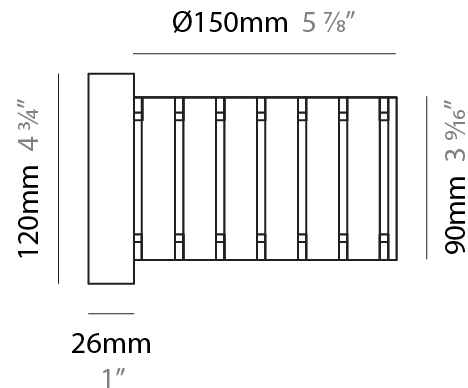

PROJECT
TYPE
SPECIFIER
QUANTITY
DATE

LUZ OCULTA WOOD SURFACE

D53031- -
base number   Finish Options   Finish Options

1. To build a product code in our configurator select the specify button on the base model # product page
2. To build a manual product code on this datasheet choose from the options listed below in blue font and add the suffix to the base model #

GENERAL

Series: Luz Oculta
Subseries: Luz Oculta Wood
Partner: Fambuena
Division: Design
Installation: Surface
Product Type: Wall Surface
Mounting Location: Wall
Light Distribution: Wall Effect

PHYSICAL

Shape: Cylinder
Diameter (mm): 150
Diameter (in): 5 7/8
Height (mm): 90
Height (in): 3 9/16
Fixture Finish: DOW / NAT
Holder Finish: BRA / BRZ
Fixture Material: Metal / Wood
Primary Material: Wood

ELECTRICAL

Number of Lamps: 1
Lamp Type: LED Retrofit
Lamp Shape: T4
Bulb Included: Bulb Not Included
Max. Wattage Per Lamp (W): 3
Lamp Base: G9
Input Voltage (V): 120

LED

OPTICAL

RATINGS AND CERTIFICATIONS

Certified By: Certified for North American Standards
IP rating: IP20