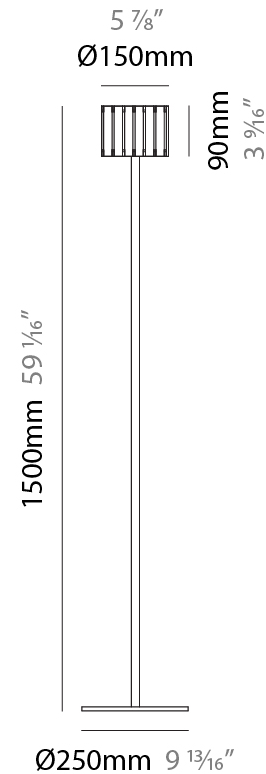

PROJECT	
TYPE	
SPECIFIER	
QUANTITY	
DATE	

LUZ OCULTA WOOD PORTABLE

D54034- -

base number	Finish Options	Finish Options

1. To build a product code in our configurator select the specify button on the base model # product page
2. To build a manual product code on this datasheet choose from the options listed below in blue font and add the suffix to the base model #

GENERAL

Series: Luz Oculta
Subseries: Luz Oculta Wood
Partner: Fambuena
Division: Design
Installation: Portable
Product Type: Floor
Mounting Location: Floor
Light Distribution: Direct / Indirect

PHYSICAL

Shape: Cylinder
Diameter (mm): 150
Diameter (in): 5 ⁷/₈
Height (mm): 1500
Height (in): 59 ¹/₁₆
Fixture Finish: DOW / NAT
Holder Finish: BRA / BRZ
Fixture Material: Metal / Wood
Primary Material: Wood
Upon Request: Bolt Down

ELECTRICAL

Number of Lamps: 1
Lamp Type: LED Retrofit
Lamp Shape: T4
Bulb Included: Bulb Not Included
Max. Wattage Per Lamp (W): 3
Lamp Base: G9
Input Voltage (V): 120

LED

OPTICAL

RATINGS AND CERTIFICATIONS

Certified By: Certified for North American Standards
IP rating: IP20