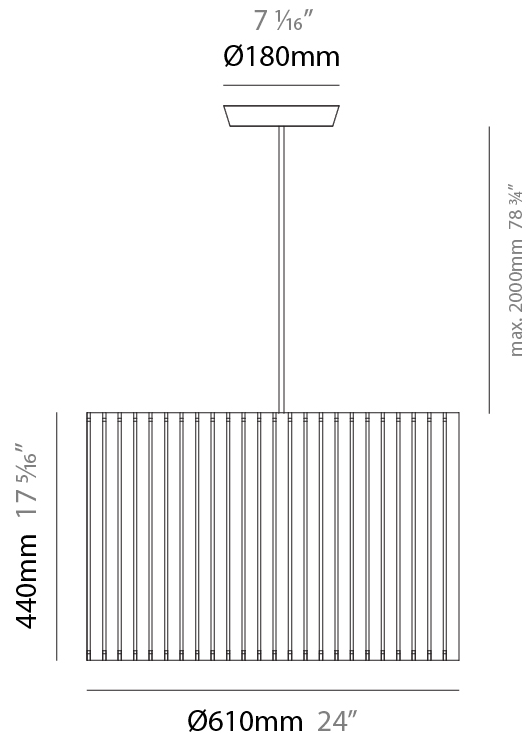

PROJECT	_____
TYPE	_____
SPECIFIER	_____
QUANTITY	_____
DATE	_____

LUZ OCULTA WOOD SUSPENSION

D51037- _____ - _____
base number   Finish   Finish
                         Options   Options

1. To build a product code in our configurator select the specify button on the base model # product page
2. To build a manual product code on this datasheet choose from the options listed below in blue font and add the suffix to the base model #

GENERAL

Series: Luz Oculta
Subseries: Luz Oculta Wood
Partner: Fambuena
Division: Design
Installation: Suspension
Product Type: Pendant
Mounting Location: Ceiling
Light Distribution: Direct / Indirect

PHYSICAL

Shape: Rectangle
Diameter (mm): 610
Diameter (in): 24
Height (mm): 440
Height (in): 17 ⁵/₁₆
Fixture Finish: [DOW / NAT](#)
Holder Finish: BRA / BRZ
Fixture Material: Metal / Wood
Primary Material: Wood
Cable Details: Cable length 2000mm / 79"

ELECTRICAL

Number of Lamps: 1
Lamp Type: LED Retrofit
Lamp Shape: A19
Bulb Included: Bulb Not Included
Max. Wattage Per Lamp (W): 12
Lamp Base: E26
Input Voltage (V): 120
Upon Request: 277Vac / GU24

LED

OPTICAL

RATINGS AND CERTIFICATIONS

Certified By: Certified for North American Standards
IP rating: IP20