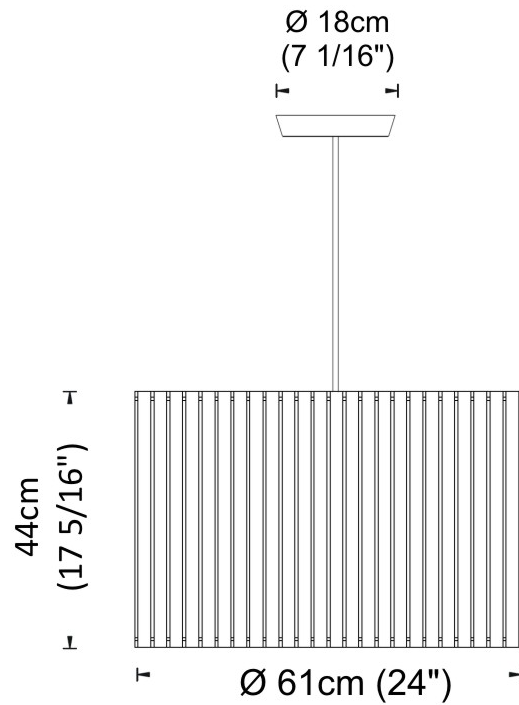

LUZ OCULTA SUSPENSION

D51037- : D51037-BRZ-NAT

base number

1. To build a product code in our configurator select the specify button on the base model # product page
2. To build a manual product code on this datasheet choose from the options listed below in blue font and add the suffix to the base model #

GENERAL

Series: Luz Oculta
Partner: Fambuena
Division: Design
Installation: Suspension
Product Type: Pendant
Mounting Location: Ceiling
Light Distribution: Direct / Indirect

PHYSICAL

Shape: Drum
Diameter (mm): 610
Diameter (in): 24
Height (mm): 440
Height (in): 17 ⁵/₁₆
Fixture Material: Metal / Wood
Primary Material: Wood
Cable Details: Cable length 2m / 79"

ELECTRICAL

Lamp Type: LED Retrofit
Max. Wattage Per Lamp (W): 12
Driver Included: No

LED

OPTICAL

RATINGS AND CERTIFICATIONS

Certified By: Certified for North American Standards
IP rating: IP20