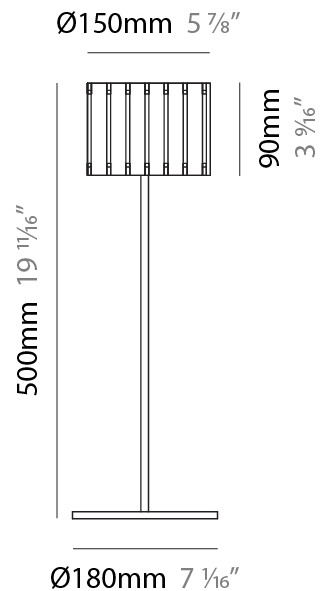

PROJECT
TYPE
SPECIFIER
QUANTITY
DATE

LUZ OCULTA WOOD PORTABLE

D54040-

base number	Finish Options	Finish Options

1. To build a product code in our configurator select the specify button on the base model # product page
2. To build a manual product code on this datasheet choose from the options listed below in blue font and add the suffix to the base model #

GENERAL

Series: Luz Oculata
Subseries: Luz Oculata Wood
Partner: Fambuena
Division: Design
Installation: Portable
Product Type: Table
Mounting Location: Table
Light Distribution: Direct / Indirect

PHYSICAL

Shape: Cylinder
Diameter (mm): 150
Diameter (in): 5 ⁷/₈
Height (mm): 500
Height (in): 19 ¹¹/₁₆
Fixture Finish: DOW / NAT
Holder Finish: BRA / BRZ
Fixture Material: Metal / Wood
Primary Material: Wood
Upon Request: Bolt Down

ELECTRICAL

Number of Lamps: 1
Lamp Type: LED Retrofit
Lamp Shape: T4
Bulb Included: Bulb Not Included
Max. Wattage Per Lamp (W): 3
Lamp Base: G9
Input Voltage (V): 120

LED

OPTICAL

RATINGS AND CERTIFICATIONS

Certified By: Certified for North American Standards
IP rating: IP20