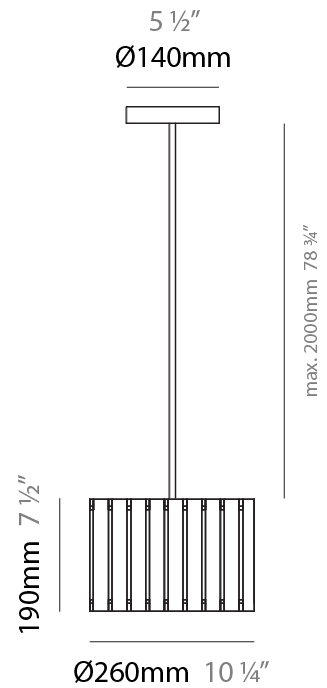

LUZ OCULTA WOOD SUSPENSION

D51041- -

base number   Finish Options   Finish Options

1. To build a product code in our configurator select the specify button on the base model # product page
2. To build a manual product code on this datasheet choose from the options listed below in blue font and add the suffix to the base model #

GENERAL

Series: Luz Oculta
Subseries: Luz Oculta Wood
Partner: Fambuena
Division: Design
Installation: Suspension
Product Type: Pendant
Mounting Location: Ceiling
Light Distribution: Direct / Indirect

PHYSICAL

Shape: Rectangle
Diameter (mm): 260
Diameter (in): 10 ¼
Height (mm): 190
Height (in): 7 ½
Fixture Finish: [DOW / NAT](#)
Holder Finish: BRA / BRZ
Fixture Material: Metal / Wood
Primary Material: Wood
Cable Details: Cable length 2000mm / 79"

ELECTRICAL

Number of Lamps: 1
Lamp Type: LED Retrofit
Lamp Shape: A19
Bulb Included: Bulb Not Included
Max. Wattage Per Lamp (W): 4
Lamp Base: E26
Input Voltage (V): 120
Upon Request: 277Vac / GU24

LED

OPTICAL

RATINGS AND CERTIFICATIONS

Certified By: Certified for North American Standards
IP rating: IP20

PROJECT _____
TYPE _____
SPECIFIER _____
QUANTITY _____
DATE _____