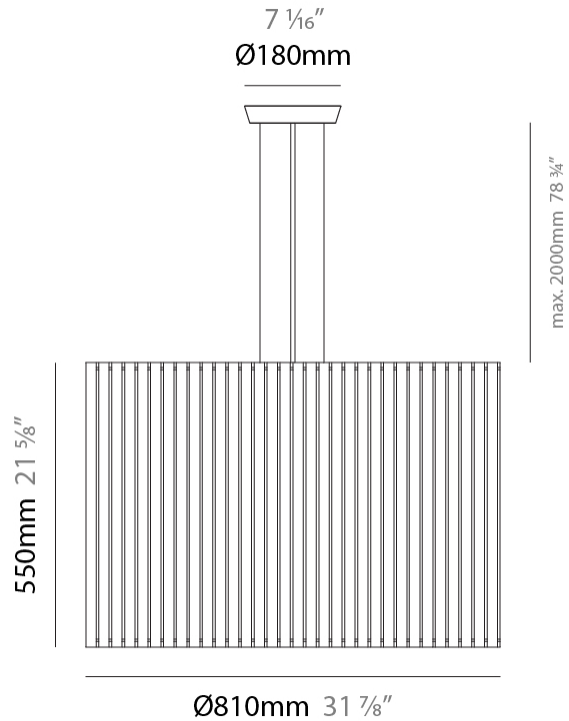

LUZ OCULTA WOOD SUSPENSION

D51035- _____ - _____
base number   Finish   Finish
                         Options   Options

1. To build a product code in our configurator select the specify button on the base model # product page
2. To build a manual product code on this datasheet choose from the options listed below in blue font and add the suffix to the base model #

GENERAL

Series: Luz Oculata
Subseries: Luz Oculata Wood
Partner: Fambuena
Division: Design
Installation: Suspension
Product Type: Pendant
Mounting Location: Ceiling
Light Distribution: Direct / Indirect

PHYSICAL

Shape: Rectangle
Diameter (mm): 810
Diameter (in): 31 7/8
Height (mm): 550
Height (in): 21 5/8
Fixture Finish: [DOW / NAT](#)
Holder Finish: [BRA / BRZ](#)
Fixture Material: Metal / Wood
Primary Material: Wood
Cable Details: Cable length 2000mm / 79"

ELECTRICAL

Number of Lamps: 3
Lamp Type: LED Retrofit
Lamp Shape: A19
Bulb Included: Bulb Not Included
Total Output Wattage (W): 36
Max. Wattage Per Lamp (W): 12
Lamp Base: E26
Input Voltage (V): 120
Upon Request: 277Vac / GU24

LED

OPTICAL

RATINGS AND CERTIFICATIONS

Certified By: Certified for North American Standards
IP rating: IP20