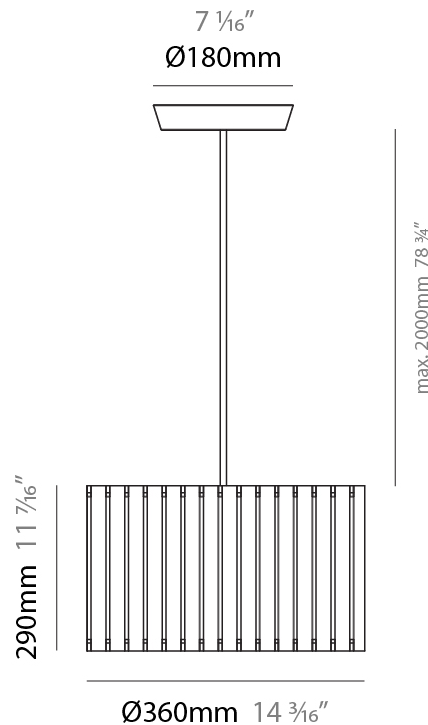

PROJECT	
TYPE	
SPECIFIER	
QUANTITY	
DATE	

LUZ OCULTA WOOD SUSPENSION

D51039-

base number	Finish Options	Finish Options

1. To build a product code in our configurator select the specify button on the base model # product page
2. To build a manual product code on this datasheet choose from the options listed below in blue font and add the suffix to the base model #

GENERAL

Series: Luz Oculta
Subseries: Luz Oculta Wood
Partner: Fambuena
Division: Design
Installation: Suspension
Product Type: Pendant
Mounting Location: Ceiling
Light Distribution: Direct / Indirect

PHYSICAL

Shape: Rectangle
Diameter (mm): 360
Diameter (in): 14 ³/₁₆
Height (mm): 290
Height (in): 11 ⁷/₁₆
Fixture Finish: DOW / NAT
Holder Finish: BRA / BRZ
Fixture Material: Metal / Wood
Primary Material: Wood
Cable Details: Cable length 2000mm / 79"

ELECTRICAL

Number of Lamps: 1
Lamp Type: LED Retrofit
Lamp Shape: A19
Bulb Included: Bulb Not Included
Max. Wattage Per Lamp (W): 7
Lamp Base: E26
Input Voltage (V): 120
Upon Request: 277Vac / GU24

LED

OPTICAL

RATINGS AND CERTIFICATIONS

Certified By: Certified for North American Standards
IP rating: IP20