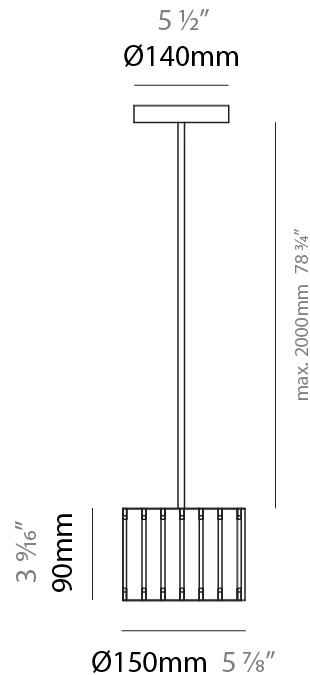

PROJECT	
TYPE	
SPECIFIER	
QUANTITY	
DATE	

LUZ OCULTA WOOD SUSPENSION

D51043-

base number   Finish Options   Finish Options

1. To build a product code in our configurator select the specify button on the base model # product page
2. To build a manual product code on this datasheet choose from the options listed below in blue font and add the suffix to the base model #

GENERAL

Series: Luz Oculta
Subseries: Luz Oculta Wood
Partner: Fambuena
Division: Design
Installation: Suspension
Product Type: Pendant
Mounting Location: Ceiling
Light Distribution: Direct / Indirect

PHYSICAL

Shape: Rectangle
Diameter (mm): 150
Diameter (in): 5 7/8
Height (mm): 90
Height (in): 3 9/16
Fixture Finish: DOW / NAT
Holder Finish: BRA / BRZ
Fixture Material: Metal / Wood
Primary Material: Wood
Cable Details: Cable length 2000mm / 79"

ELECTRICAL

Number of Lamps: 1
Lamp Type: LED Retrofit
Lamp Shape: T4
Bulb Included: Bulb Not Included
Max. Wattage Per Lamp (W): 3
Lamp Base: G9
Input Voltage (V): 120

LED

OPTICAL

RATINGS AND CERTIFICATIONS

Certified By: Certified for North American Standards
IP rating: IP20